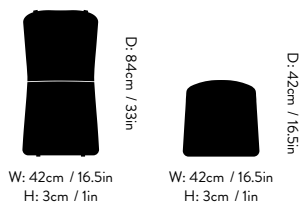

Thorvald Cushion & Seat Pad ^{SC94 & SC95}

Space Copenhagen

2024

Product description

Outdoor Cushion & Seat Pad

Environment

Outdoor

Material

Heritage Papyrus: Water repellent & stain proof canvas made from 50% recycled acrylic, 47% acrylic, 3% polyester

Marquetry Bora: Water repellent & stain proof canvas made from 100% acrylic

Production process

Fast drying foam and wadding is cut and put in to a cover.

Finishes

Heritage Papyrus

Marquetry Bora

Dimensions

Cushion:

H: 3cm / 1in, W: 42cm / 16.5in, D: 84cm / 33in

Seat pad:

H: 3cm / 1in, W: 42cm / 16.5in, D: 42cm / 16.5in

Packaging dimensions

Cushion:

H: 10cm / 4in, W: 43cm / 17in, D: 43cm / 17in

Seat pad:

H: 4cm / 2in, W: 43cm / 17in, D: 43cm / 17in

Weight

Cushion: 0.6 kg / incl. packaging: 0.6 kg

Seat pad: 0.3 kg / incl. packaging: 0.3 kg

Colli quantity

Cushion: 1 (9 pcs)

Seat pad: 1 (15 pcs)

Country of origin

Poland

Certifications

Greenguard Gold certified (fabric only)

Cleaning instructions

Please download our Material Care & Cleaning instructions through www.andtradition.com

→ Stock items

Heritage Papyrus cushion and seat pad

Marquetry Bora cushion and seat pad

Heritage Char cushion and seat pad