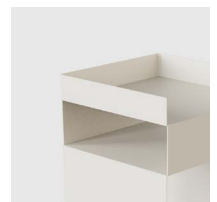

#### Dimensions

H: 59cm/23.23in, W: 35cm/13.78in,

D: 35cm/13.78in

#### → Stock items

Terracotta, Hunter, Merlot, Ivory

→ Terracotta

→ Hunter

→ Merlot

→ Ivory