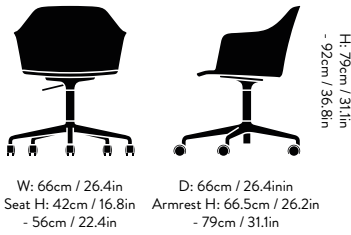

Rely ^{HW53 & HW54}

Hee Welling

2021

W: 66cm / 26.4in
 Seat H: 42cm / 16.8in
 - 56cm / 22.4in

D: 66cm / 26.4in
 Armrest H: 66.5cm / 26.2in
 - 79cm / 31.1in

Rely^{HW53} Hee Welling 2021

Product category

Armchair w. plastic shell

Dimensions

H: 79cm / 31.1in - 92cm / 36.8in,
 W: 66cm / 26.4in, D: 56.5cm / 22.6in,
 Seat height: 42cm / 16.8in - 56cm / 22.4in,
 Armrest height: 66.5cm / 26.2in - 79cm / 31.1in

Packaging dimensions

H: 62cm / 24.41in, W: 84cm / 33.07in,
 D: 62cm / 24.41in

Light Blue

Black

Polished aluminium

Seat pad

W: 66cm / 26.4in
Seat H: 42cm / 16.8in
- 56cm / 22.4in

D: 66cm / 26.4in
Armrest H: 66.5cm / 26.2in
- 79cm / 31.1in

H: 79cm / 31.1in
- 92cm / 36.8in

Rely^{HW54} Hee Welling 2021

Dimensions

H: 79cm / 31.1in - 92cm / 36.8in,
W: 66cm / 26.4in, D: 66cm / 26.4in,
Seat height: 42cm / 16.8in - 56cm / 22.4in,
Armrest height: 66.5cm / 26.2in - 79cm / 31.1in

Packaging dimensions

H: 62cm / 24.41in, W: 84cm / 33.07in,
D: 62cm / 24.41in