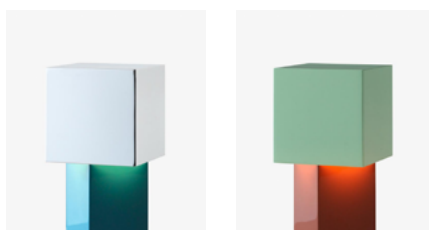

Pivot^{ATD7} &Tradition 2023

Product category

Portable lamp

Environment

This lamp is for indoors use only. It can be taken outdoors, but must be kept and stored indoors.

Material

Powder coated iron and mirror polished steel

Production process

Both the shade and base are bent and welded into the cube shape. The parts are then painted or chrome plated for the mirror shade.

Dimensions

H: 26 cm / 10.2 in, W: 10 cm / 3.9 in, D: 10 cm / 3.9 in

Packaging dimensions

H: 15 cm / 5.9 in, W: 25 cm / 9.8 in,
D: 21 cm / 8.3 in

Colli quantity

2

Weight

0,8 kg

Voltage Recharge Input

5.0V, 1A

Battery

Operating time when fully charged: 2 batteries:
20 hours Charging time: 2 batteries: 16 hours.
Replaceable &Tradition battery can be purchased
at &Tradition.

Light source

G4 LED Max. 3W, CRI: 80,
Colour temperature (Kelvin) 2800K
Estimated LED lifetime 25.000 hours.
Replaceable &Tradition light bulb.
Can be purchased at &Tradition.

Dimmability

3 levels (100% - 70% - 40%)

Charging

Magnetic charger

Cable (2m)

Charging tray with room for 12 lamps can be
purchased at &Tradition

Certifications

CE UKA IP44

Cleaning instructions

It is recommended only to use a soft dry cloth to
clean lacquered and powder coated surfaces but in
case more severe cleaning is necessary, a soft cloth
wrung in lukewarm water can be carefully applied.
Use household glass cleaner for the mirror.

→ Stock item

Blue Silver

Rusty Mint

→ Blue Silver

→ Rusty Mint

&Tradition®