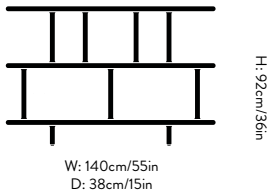

Archivo^{JH44}

Jaime Hayon

2024

Product category
Shelving

Environment
Indoor

Materials
Solid oak, oak veneer, MDF, water-based lacquer.

Production process
For the Oak variant, the shelves are made from MDF cut using a CNC machine which is covered with oak veneer tops and solid oak edges. A water-based clear lacquer is applied after manufacturing. For Sky Blue & Black Grey variants, they are made from MDF cut using a CNC machine, before a lacquer is applied after manufacturing.

Variants
Oak, Sky Blue, Black Grey

Strength, Durability and Safety Testing
The shelving is tested for strength, durability and safety according to: EN 16121, BIFMA X5.9

Dimensions
H: 92cm/36in, W: 140cm/55in, D: 38cm/15in

Packaging dimensions
Column (7 pcs): Height 43 cm/17 in, Width 42 cm / 17 in, Depth 32 cm / 13 in (6 pcs) & Depth 13 cm / 5 in (1 pc). **Shelf** (3 pcs): Height 158 cm/62 in, Width 57 cm/22 in, Depth 9 cm/4 in (2 pcs) & Depth 5 cm/2 in (1 pc). **Foot** (2 pcs): Height 40 cm/16 in, Width 32 cm/13 in, Depth 13 cm/5 in

Weight
48.5 kg. Weight incl. packaging: 58 kg

Gliders
Plastic gliders

Colli quantity
5 (12 pcs)

Spare parts
Spare parts available for purchase at andtradition.com

Certifications
FSC® Mix (C154398)

Impact
1. Made using FSC® certified wood, supporting responsible management of the world's forests.
2. Flat-packed, helping optimise shipping and delivery.

Manufacturer
Produced in Estonia by Woodman

Cleaning instructions
Please download our Material Care & Cleaning instructions through www.andtradition.com

Stock items
Sky Blue, Black Grey and Oak