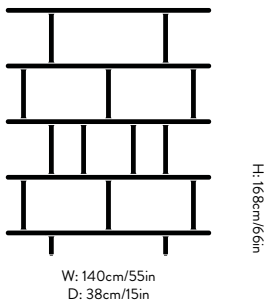

Archivio^{JH45} Jaime Hayon 2024

Product category
Shelving

Environment
Indoor

Materials
Solid oak, oak veneer, MDF, water-based lacquer.

Production process
For the Oak variant, the shelves are made from MDF cut using a CNC machine which is covered with oak veneer tops and solid oak edges. A water-based clear lacquer is applied after manufacturing. For Sky Blue & Black Grey variants, they are made from MDF cut using a CNC machine, before a lacquer is applied after manufacturing.

Variants
Oak, Sky Blue, Black Grey

Strength, Durability and Safety Testing
The shelving is tested for strength, durability and safety according to: EN 16121, BIFMA X5.9

Dimensions
H: 168cm/66in, W: 140cm/55in, D: 38cm/15in

Packaging dimensions
Column (6 pcs): Height 43 cm /17 in, Width 42 cm /17 in, Depth 32 cm/13 in. Shelf (5 pcs): Height 158 cm/62 in, Width 57 cm/22 in, Depth 9 cm/4 in (2 pcs) & depth 13 cm/5 in (3 pcs) Foot (2 pcs): Height 40 cm/16 in, Width 32 cm/13 in, Depth 13 cm/5 in

Weight
80.5 kg. Weight incl. packaging: 93.4 kg

Gliders
Plastic gliders

Colli quantity
5 (13 pcs)

Spare parts
Spare parts available for purchase at andtradition.com

Certifications
FSC® Mix (C154398)

Impact
1. Made using FSC® certified wood, supporting responsible management of the world's forests.
2. Flat-packed, helping optimise shipping and delivery.

Manufacturer
Produced in Estonia by Woodman

Cleaning instructions
Please download our Material Care & Cleaning instructions through www.andtradition.com

Stock items
Sky Blue, Black Grey and Oak