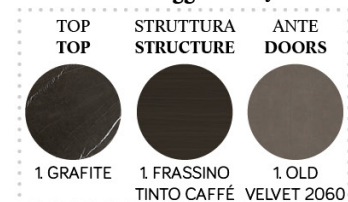

Consigliato da Amura
Suggested by Amura