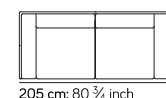

DIVANO / SOFA

045

mt 15,33 | 1,29 m³ | kg 67

amuralab.com
Copyright: © N.E.W.S. srl - All right reserved