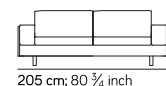

DIVANO / SOFA

045

mt 15,33 | 1,29 m³ | kg 67

amuralab.com
Copyright: © N.E.W.S. srl - All right reserved