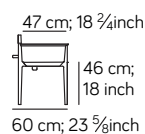

Consigliato da Amura Suggested by Amura

Dimensioni Dimension

SEDIA/ CHAIR

0,25 m³ kg 5

332

75 cm;
29 3/4 inch

SEDIA/ CHAIR

0,37 m³ kg 6

326

65 cm;
25 5/8 inch