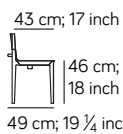

Consigliato da Amura Suggested by Amura

Dimensioni Dimension

SEDIA/ CHAIR

0,25 m³ kg 5

332

75 cm;
29 3/4 inch

SEDIA/ CHAIR

0,37 m³ kg 6

326

65 cm;
25 5/8 inch