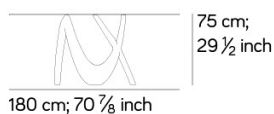

- tavolo per massimo 8 persone/table up to 8 people

160 cm; 63 inch

160 cm; 63 inch

**TAVOLO / TABLE T590 + T549**

1,7 m<sup>3</sup> kg 160

- tavolo per massimo 8 persone/table up to 8 people

180 cm; 70 7/8 inch