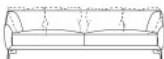

Art. DLN247
L/W 247 H 67 P/D 97
W 97,2" H 26,4" D 38,2"

nr 4 cuscini suggeriti
recommended additional cushions