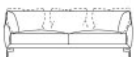

Technical sheet

Divani.
Sofas.

Art. DLN197
L/W 197 H 67 P/D 97
W 77,6" H 26,4" D 38,2"

Art. DLN222
L/W 222 H 67 P/D 97
W 87,4" H 26,4" D 38,2"