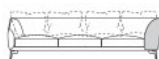

98cm / 38,6" 88cm / 34,6"
98cm / 38,6" 98cm / 38,6"

Art. DLNA284 DX/SX
L/W 284 H 67 P/D 97
W 111,8" H 26,4" D 38,2"