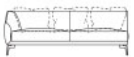

88cm / 34,6"
100cm / 39,4"
113cm / 44,5"

Art. DLNT187 DX/SX
L/W 187 H 67 P/D 97
W 73,6" H 26,4" D 38,2"

Art. DLNT211 DX/SX
L/W 211 H 67 P/D 97
W 83,1" H 26,4" D 38,2"

Art. DLNT236 DX/SX
L/W 236 H 67 P/D 97
W 92,9" H 26,4" D 38,2"

nr 3 cuscini suggeriti
recommended additional cushions

Pouf.
Ottoman.

Art. PLN92
L/W 92 H 36 P/D 92
W 36,2" H 14,2" D 36,2"

Cuscino in piuma.
Cushion filled with down.