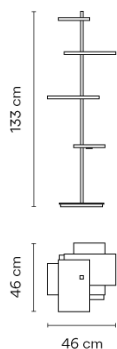

Suite

6005

Design By Jordi Vilardell & Meritxell Vidal

Suite is a floor lamp that boasts different functions, where matter and light are integrated in a single body. Suite boasts different stands, as well as LED lighting and a USB charging station. Designed by Jordi Vilardell & Meritxell Vidal. Available in two finishes: dark brown and white.

VIBIA

Model Sheet

Finish

- 14 Chocolate
  RAL 8019
- 93 White
  RAL 9016

LED temperature color 2700 K

Dimming On/Off

Installation type Plug-in

Materials

- Shelf: Aluminum
- Vertical tube: Steel
- Base: Steel
- Lid: ABS

Light source 8 x LED STRIP 24V 1,63W

LED CRI>80 1055 lm 81
2700 K

Driver Constant Voltage 220~240 V V
50 Hz HZ

Remarks LED on/off switch under the shelf
USB charging connection

Application Floor Lamps

Packaging

- 1 Box
- 1.385 m x 0.535 m x 0.6 m
- Gross weight 37.8
- Net weight 22.32
- Vol. 0.4445

Lighting effect

General Lighting

Lamp that emits an upward or backward beam that is reflected by the ceiling or wall.