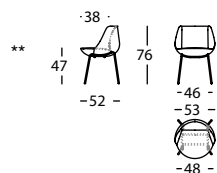

311.41.7

MAGNUM SILLA PATAS METAL
MAGNUM CHAIR WITH METAL LEGS
MAGNUM CHAISE PIEDS METAL

LACADOS / LACQUERS / LAQUES

ORO / GOLD / OR

0,21 m³ / 1 Pack. / 10,0 kg