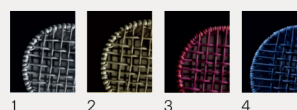

Structure

In coated wire drawn with diameter 8 mm with plaiting of 6 mm diameter of polyester ropes. Finishing and ropes are suitable for outdoor use. The upper top surface of the low table is in MDF h. 19 mm lacquered finish.

Tavolini - botte e clessidra / Low table - barrel and hourglass

Combinazione finitura piani + struttura & cime / Frame + top and ropes finish combo

- 1 Grigio chiaro / Light Grey / Gris clair / Gris claro
- 2 Grigio / Grey / Gris / Gris
- 3 Grigio chiaro / Light Grey / Gris clair / Gris claro
- 4 Canapa / Hemp / Chanvre / Cáñamo

- 5 Rosso Bordeaux / Red Bordeaux / Rouge Bordeaux / Rojo Burdeos
- 6 Bordeaux Arancio / Bordeaux Orange / Bordeaux Orange / Burdeos Naranja
- 7 Azzurro / Azure / Azur / Azul
- 8 Azzurro / Azure / Azur / Azul

Pouf - botte e clessidra / Pouf - barrel and hourglass

Finitura cime / Ropes finish

- 1 Grigio / Grey / Gris / Gris
- 2 Canapa / Hemp / Chanvre / Cáñamo
- 3 Bordeaux Arancio / Bordeaux Orange / Bordeaux Orange / Burdeos Naranja
- 4 Azzurro / Azure / Azur / Azul