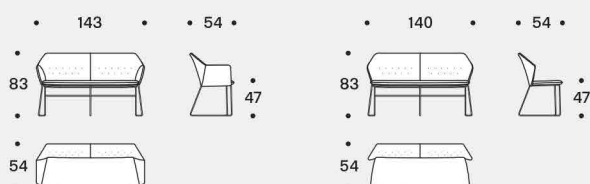

Finitura struttura / Frame finish

1 Bianco / White / Blanc / Blanco
2 Nero / Black / Noir / Negro
3 Cromo / Chrome / Chrome / Cromo
4 Black nichel / Black nickel / Nickel noir / Niquel negro