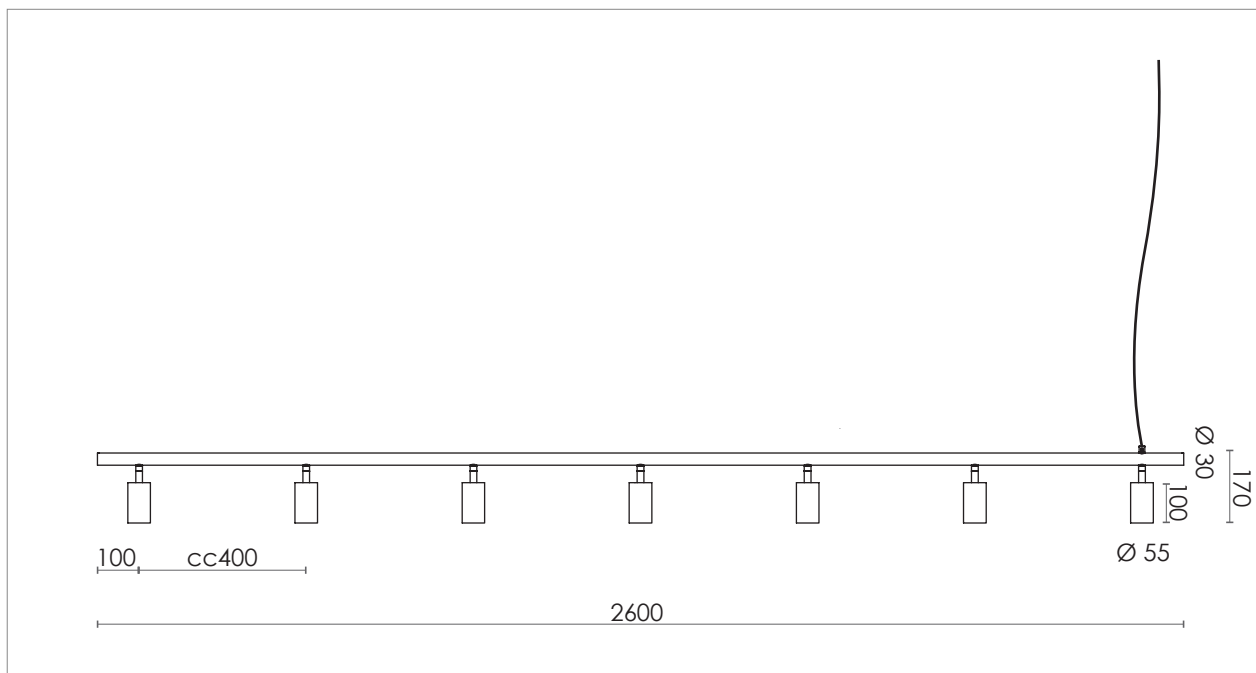

LONG JOHN 7 PENDANT

DESIGN SPECIFICATIONS

DIMENSIONS (mm)	H 170 x W 2600 - SHADE Ø 55 - ROD Ø 30
WEIGHT (kg)	4,8
MATERIALS	THE LAMP IS MADE FROM CLEAR LACQURED BRASS, STEEL OR POWDER COATED STEEL
CORD (mm)	3800
ENVIRONMENT	INDOOR
DESIGN BY	NICLAS HOFLIN
DESIGN YEAR	2014

ELECTRICAL SPECIFICATIONS

SWITCH	NO
BULB HOLDER	GU10
LIGHT SOURCE	INCLUDED 7 X 5 W DIMMABLE LED - 2700 K
DIMMABLE	YES
MAX (W)	56 W LED
VOLTAGE	230 / 240
CLASS	1
IP	20

COLOURS

	BLACK	ART.NO. 470507505		WHITE / BRASS SPOT	ART.NO. 470507002
	BRASS	ART.NO. 470517001		BLACK / STEEL SPOT	ART.NO. 470607005
	STEEL	ART.NO. 470607500		WHITE / STEEL SPOT	ART.NO. 470607002
	BLACK / BRASS SPOT	ART.NO. 470507005		BLACK / BRONZE COLORED SPOT	ART.NO. 470507223