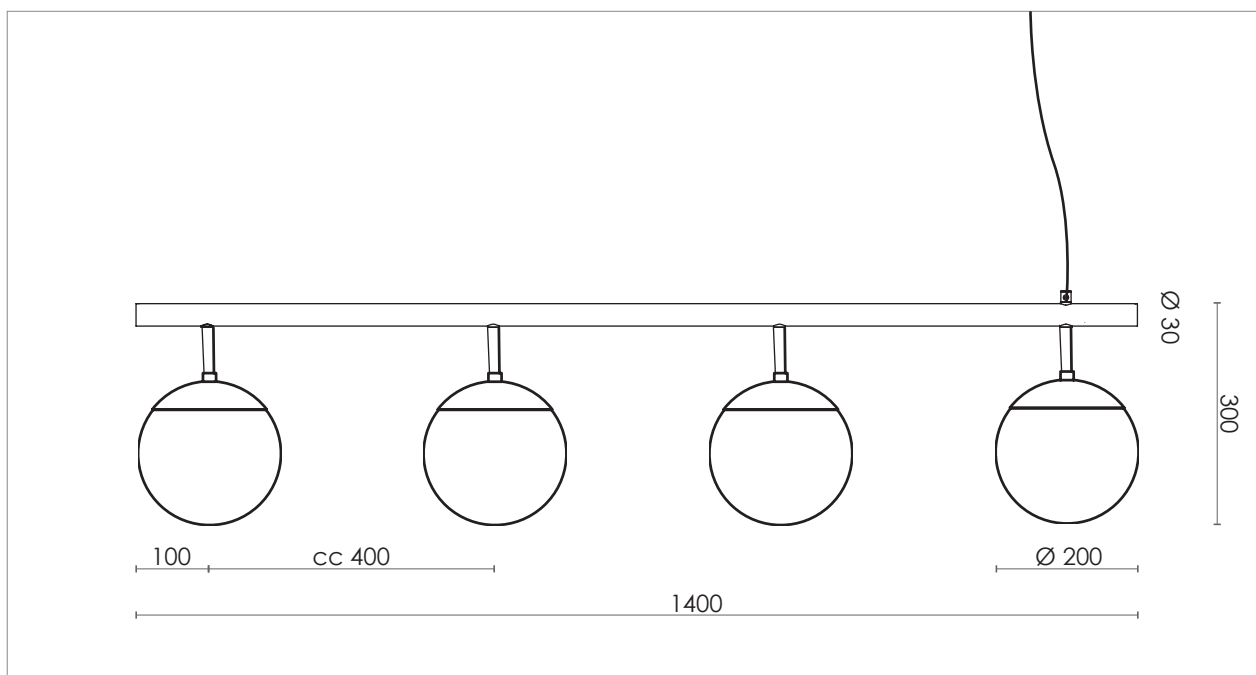

## DESIGN SPECIFICATIONS

<b>DIMENSIONS (mm)</b>	H 300 x W 1400 - SHADE Ø 200 - ROD Ø 30
<b>WEIGHT (kg)</b>	4,5
<b>MATERIALS</b>	THE LAMP IS MADE FROM GLASS CLEAR LACQURED BRASS STEEL OR POWDER COATED STEEL
<b>CORD (mm)</b>	3800
<b>ENVIRONMENT</b>	INDOOR
<b>DESIGN BY</b>	NICLAS HOFLIN
<b>DESIGN YEAR</b>	2018

## ELECTRICAL SPECIFICATIONS

<b>SWITCH</b>	NO
<b>BULB HOLDER</b>	E 27
<b>LIGHT SOURCE</b>	INCLUDED DIMMABLE SMOKED GLASS 4 x 4 W LED - 2200 K BROWN GLASS 4 x 4 W LED - 2200 K OPAL GLASS 4 x 8,5 W LED - 2700 K
<b>DIMMABLE</b>	YES
<b>MAX (W)</b>	40 W LED
<b>VOLTAGE</b>	230 / 240
<b>CLASS</b>	1
<b>IP</b>	20