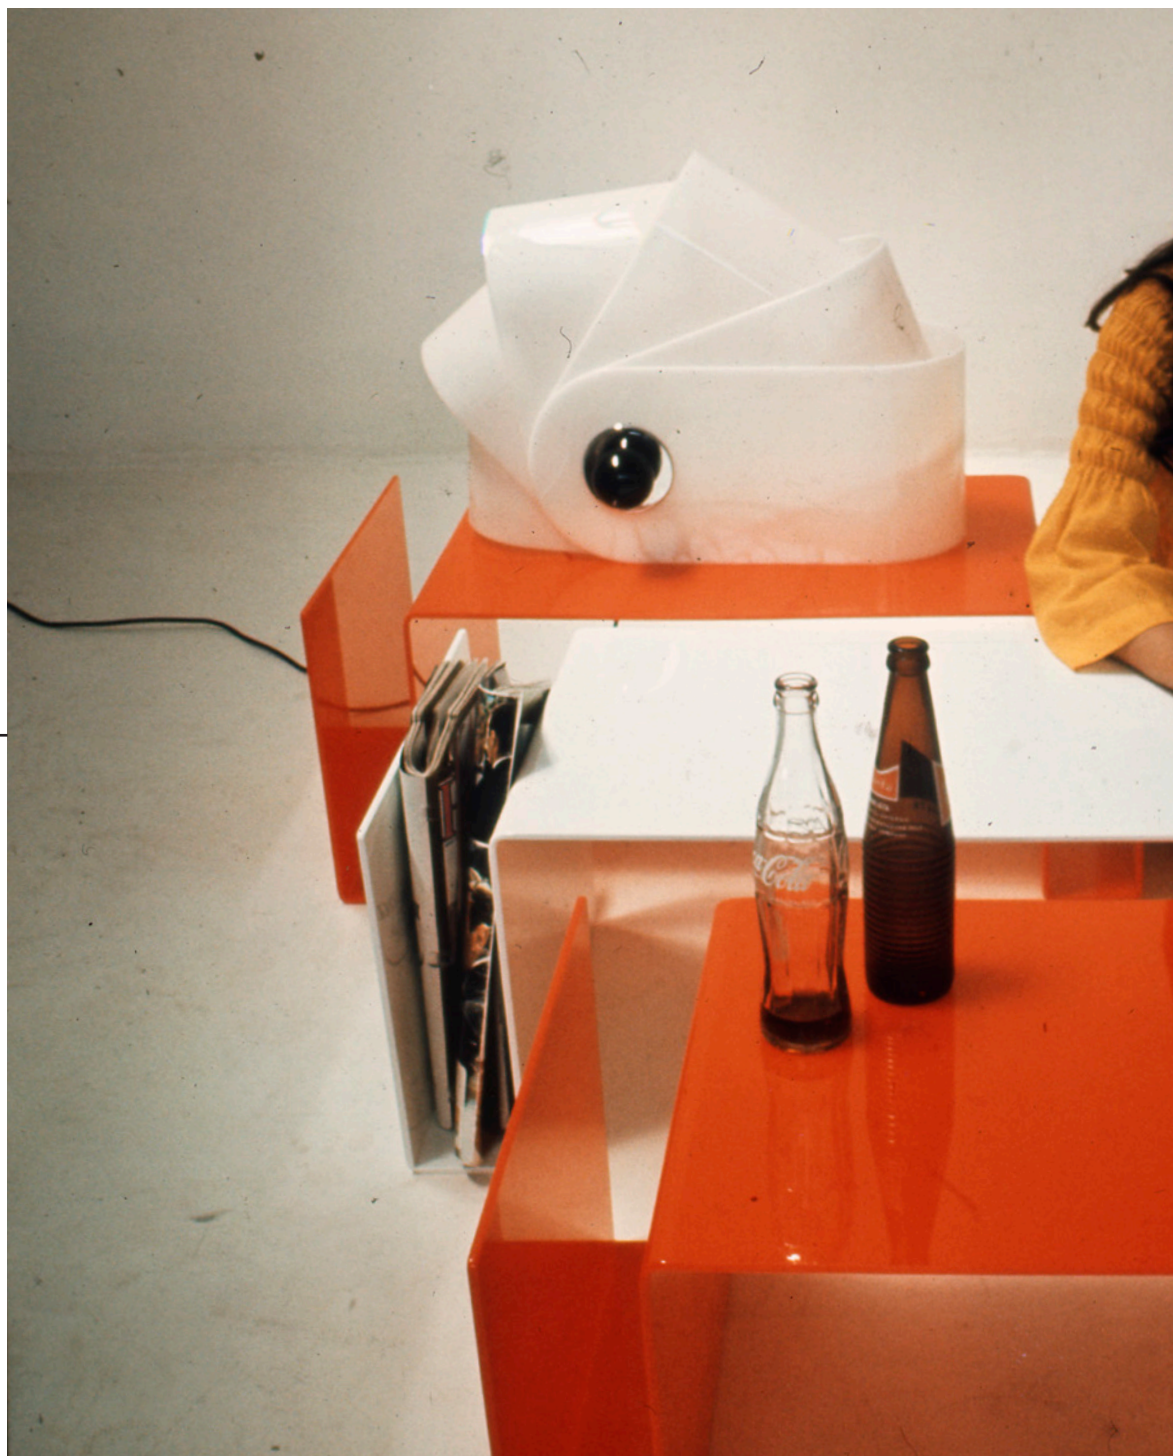

---

made in Italy
since 1968

*Poltronova factory,
Aglia. 1968*