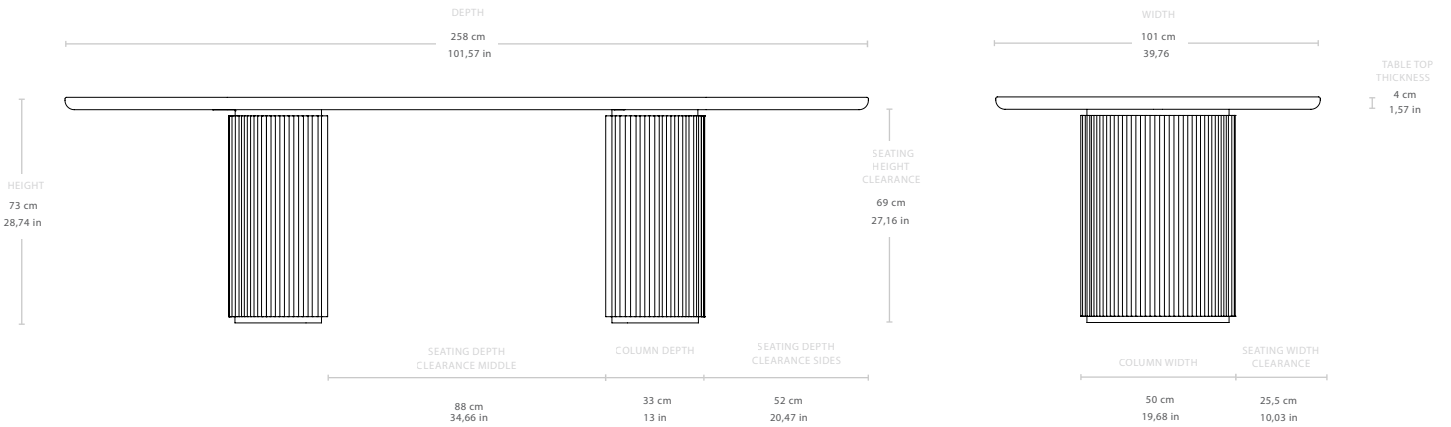


Moon Dining Table, Elliptical 258x101

Designed by Space Copenhagen - 2015

ITEM NUMBER

Moon Dining Table - Elliptical, 258x101, Veneer, 10042409

DESCRIPTION

Space Copenhagen is the designer behind the classic Moon Coffee Table; a series of organic rounded tables for both domestic and public spaces. The interplay between the beautiful solid oak table top and the smooth half – or full moon shaped base, with a beveled surface, serving as structure and ornament, creates a simple yet strong identity for the design. The result is an elegant table with clear references to traditional Danish carpentry, where the tribute of marriage between design and craftsmanship is in focus.

Materials & Finishes

TABLE TOP FINISH

Brown/Black Stained Veneer Oak

STRUCTURE AND LEGS FINISH Brown/Black Stained Veneer Oak

MATERIALS

Veneer Oak

Dimensions

HEIGHT	73 cm / 28,74 in
DEPTH	258 cm / 101,57 in
WIDTH	101 cm / 39,76 in
TABLE TOP THICKNESS	4 cm / 1,57 in
COLUMN DEPTH	32 cm / 12,59 in
COLUMN WIDTH	50 cm / 19,68 in
SEATING HEIGHT CLEARANCE	69 cm / 27,16 in
SEATING DEPTH CLEARANCE MIDDLE	88 cm / 34,66 in
SEATING DEPTH CLEARANCE SIDES	53 cm / 20,86 in
SEATING WIDTH CLEARANCE	25,5 cm / 10,03 in

Weight

TOTAL WEIGHT	133 kg / 293,21 lbs
TABLE TOP WEIGHT	93 kg / 205,02 lbs
COLUMN WEIGHT	40 kg / 88,18 lbs

Number of parcels 2

TABLE TOP

PACKAGING LENGTH	278 cm / 109,44 cm
PACKAGING WIDTH	121 cm / 47,63 cm
PACKAGING HEIGHT	12 cm / 4,72 in
PACKAGING WEIGHT	67 kg / 147,70 lbs
GROSS WEIGHT	160 kg / 352,73 lbs

COLUMN

PACKAGING LENGTH	68 cm / 26,77 in
PACKAGING WIDTH	79 cm / 31,10 in
PACKAGING HEIGHT	68 cm / 26,77 in
PACKAGING WEIGHT	3,2 kg / 7,05 lbs
GROSS WEIGHT	43,2 kg / 95,23 lbs

SUSTAINABILITY Parts can be separated and sorted for recycling.