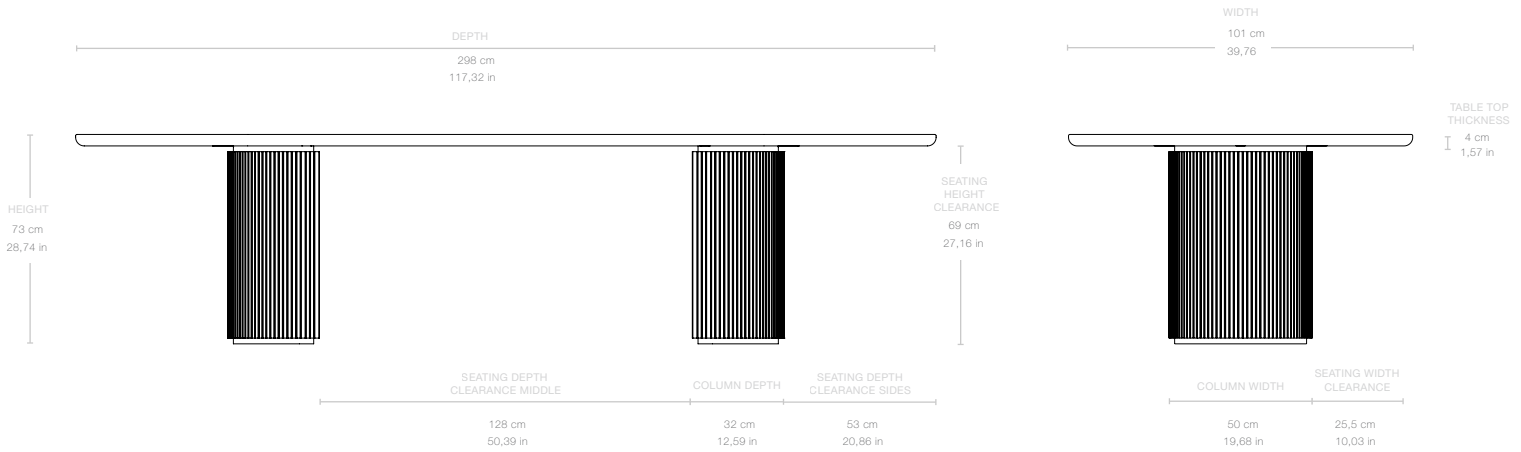

## Dimensions

HEIGHT	73 cm / 28,74 in
DEPTH	298 cm / 117,32 in
WIDTH	101 cm / 39,76 in
TABLE TOP THICKNESS	4 cm / 1,57 in
COLUMN DEPTH	32 cm / 12,59 in
COLUMN WIDTH	50 cm / 19,68 in
SEATING HEIGHT CLEARANCE	69 cm / 27,16 in
SEATING DEPTH CLEARANCE MIDDLE	128 cm / 50,39 in
SEATING DEPTH CLEARANCE SIDES	53 cm / 20,86 in
SEATING WIDTH CLEARANCE	25,5 cm / 10,3 in