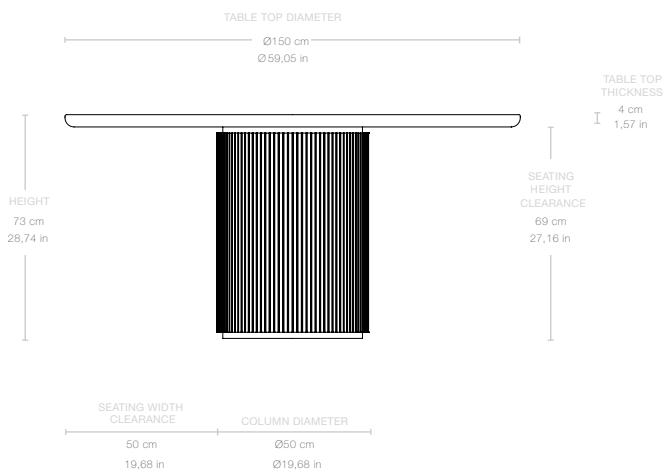

Materials & Finishes

TABLE TOP FINISH

Grey Emperador Marble

STRUCTURE AND LEGS FINISH

Brown/Black Stained Veneer Oak

MATERIALS

Veneer Oak, Marble

Dimensions

TABLE TOP DIAMETER	Ø150 cm / Ø59,05 in
HEIGHT	73 cm / 28,74 in
TABLE TOP THICKNESS	4 cm / 1,57 in
COLUMN DIAMETER	Ø50 cm / Ø19,68 in
SEATING HEIGHT CLEARANCE	69 cm / 27,16 in
SEATING WIDTH CLEARANCE	50 cm / 19,68 in

Weight

TOTAL WEIGHT	219 kg / 482,81 lbs
TABLE TOP WEIGHT	194 kg / 427,69 lbs
COLUMN WEIGHT	25 kg / 55,11 lbs

Number of parcels 2

TABLE TOP

PACKAGING LENGTH 160 cm / 62,99 cm

PACKAGING WIDTH 160 cm / 62,99 cm

PACKAGING HEIGHT 9,5 cm / 3,74 in

PACKAGING WEIGHT 66 kg / 145,50 lbs

GROSS WEIGHT 260 kg / 573,20 lbs

COLUMN

PACKAGING LENGTH 68 cm / 26,77 in

PACKAGING WIDTH 79 cm / 31,10 in

PACKAGING HEIGHT 68 cm / 26,77 in