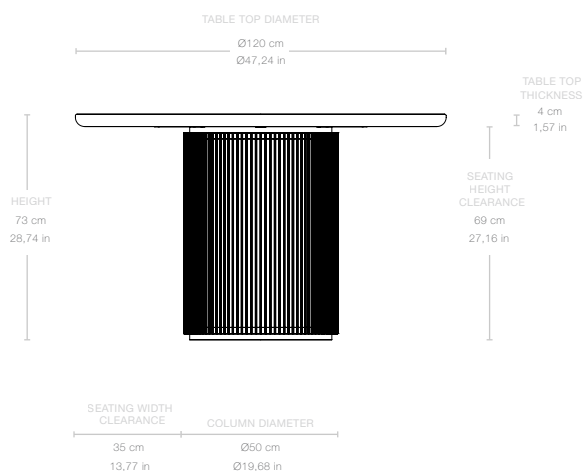

Materials & Finishes

TABLE TOP FINISH

Grey Emperador Marble

STRUCTURE AND LEGS FINISH

Brown/Black Stained Veneer Oak

MATERIALS

Veneer Oak, Marble

Dimensions

TABLE TOP DIAMETER Ø120 cm / Ø47,24 in

HEIGHT 73 cm / 28,74 in

TABLE TOP THICKNESS 4 cm / 1,57 in

COLUMN DIAMETER Ø50 cm / Ø19,68 in

SEATING HEIGHT CLEARANCE 69 cm / 27,16 in

SEATING WIDTH CLEARANCE 35 cm / 13,77 in

Weight

TOTAL WEIGHT 149 kg / 328,48 lbs

TABLE TOP WEIGHT 124 kg / 273,3 lbs

COLUMN WEIGHT 25 kg / 55,11 lbs

Number of parcels 2

TABLE TOP

PACKAGING LENGTH	130 cm / 51,18 in
PACKAGING WIDTH	130 cm / 51,18 in
PACKAGING HEIGHT	9,5 cm / 3,74 in
PACKAGING WEIGHT	41 kg / 90,38 lbs
GROSS WEIGHT	165 kg / 363,76 lbs

COLUMN

PACKAGING LENGTH	68 cm / 26,77 in
PACKAGING WIDTH	79 cm / 31,10 in
PACKAGING HEIGHT	68 cm / 26,77 in
PACKAGING WEIGHT	3,2 kg / 7,05 lbs
GROSS WEIGHT	28,2 kg / 62,17 lbs

SUSTAINABILITY Parts can be separated and sorted for recycling.