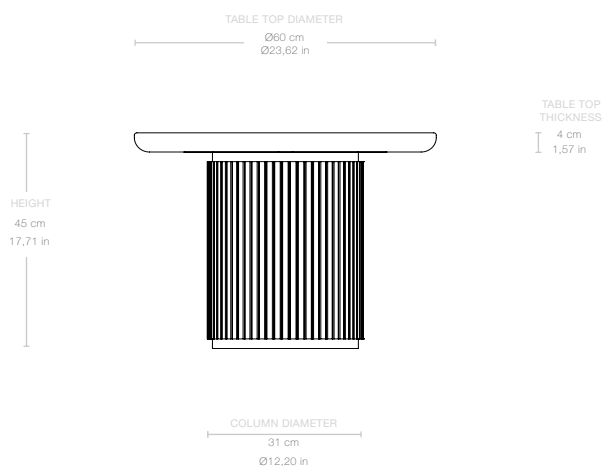

Materials & Finishes

TABLE TOP FINISH

Grey Emperador Marble

STRUCTURE AND LEGS FINISH

Brown/Black Stained Veneer Oak

MATERIALS

Veneer Oak, Marble

Dimensions

TABLE TOP DIAMETER $\varnothing 60$ cm / $\varnothing 23,62$ in

HEIGHT 45 cm / 17,71 in

COLUMN DIAMETER $\varnothing 31$ cm / $\varnothing 12,20$ in

TABLE TOP THICKNESS 4 cm / 1,57 in

Weight

TOTAL WEIGHT 39 kg / 85,98 lbs

TABLE TOP WEIGHT 33 kg / 72,75 lbs

COLUMN WEIGHT 6 kg / 13,22 lbs

Number of parcels 2

TABLE TOP

PACKAGING LENGTH	70 cm / 27,55 in
PACKAGING WIDTH	70 cm / 27,55 in
PACKAGING HEIGHT	95 cm / 37,40 in
PACKAGING WEIGHT	16 kg / 35,27 lbs
GROSS WEIGHT	49 kg / 108,02 lbs

COLUMN

PACKAGING LENGTH	39 cm / 27,55 in
PACKAGING WIDTH	60 cm / 23,62 in
PACKAGING HEIGHT	48 cm / 32,28 in
PACKAGING WEIGHT	3 kg / 42,32 lbs
GROSS WEIGHT	9 kg / 159,17 lbs

SUSTAINABILITY Parts can be separated and sorted for recycling.