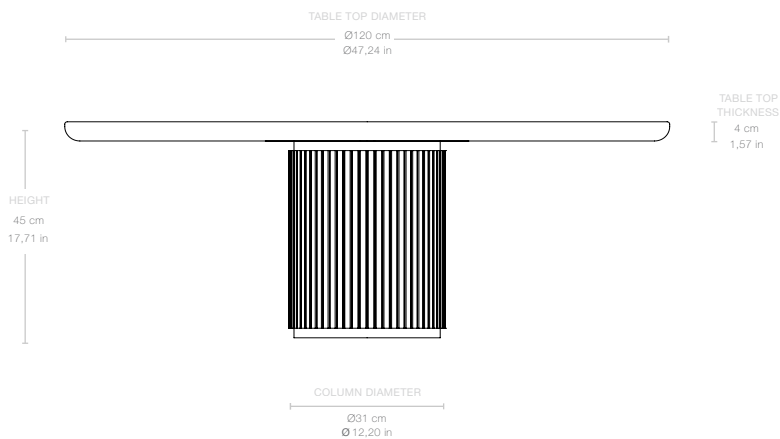

Materials & Finishes

TABLE TOP FINISH

Grey Emperador Marble

STRUCTURE AND LEGS FINISH

Brown/Black Stained Veneer Oak

MATERIALS

Veneer Oak. Marble

Dimensions

TABLE TOP DIAMETER Ø120 cm / Ø47,24 in

HEIGHT 45 cm / 17,71 in

COLUMN DIAMETER Ø31 cm / Ø12,20 in

TABLE TOP THICKNESS 4 cm / 1,57 in

Weight

TOTAL WEIGHT 149 kg / 328,48 lbs

TABLE TOP WEIGHT 124 kg / 273,37 lbs

COLUMN WEIGHT 25 kg / 55,11 lbs

Number of parcels 2

TABLE TOP

PACKAGING LENGTH	130 cm / 51,18 in
PACKAGING WIDTH	130 cm / 51,18 in
PACKAGING HEIGHT	9,5 cm / 3,74 in
PACKAGING WEIGHT	41 kg / 90,38 lbs
GROSS WEIGHT	165 kg / 363,76 lbs

COLUMN

PACKAGING LENGTH	68 cm / 26,77 in
PACKAGING WIDTH	60 cm / 23,62 in
PACKAGING HEIGHT	68 cm / 26,77 in
PACKAGING WEIGHT	3,2 kg / 7,05 lbs
GROSS WEIGHT	28,2 kg / 62,17 lbs

SUSTAINABILITY Parts can be separated and sorted for recycling.