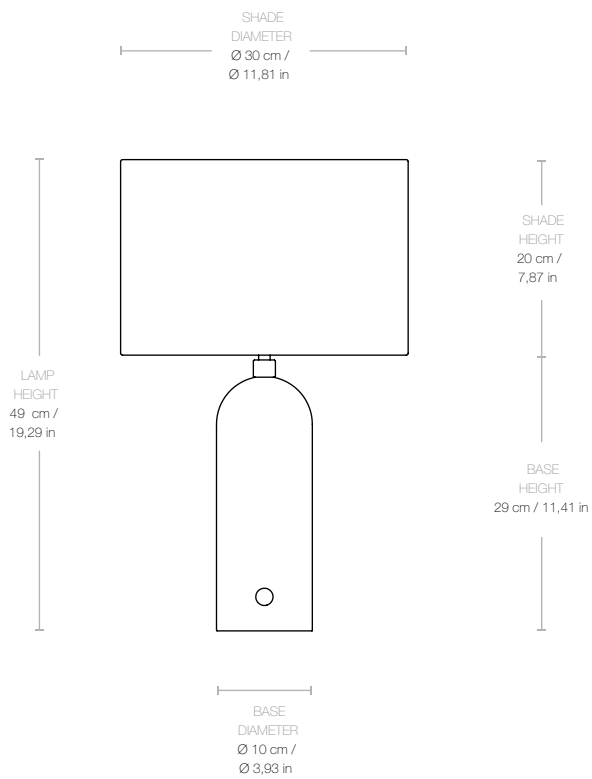

Gravity Table Lamp - Small, EU

Designed by Space Copenhagen - 2018

ITEM NUMBER		
	Gravity Table Lamp - Small (Base: Blackened Steel, Shade: White)	10012332
	Gravity Table Lamp - Small (Base: Blackened Steel, Shade: Canvas)	10012333
	Gravity Table Lamp - Small (Base: Black Marble, Shade: White)	10012339
	Gravity Table Lamp - Small (Base: Black Marble, Shade: Canvas)	10012338
	Gravity Table Lamp - Small (Base: Grey Marble, Shade: White)	10012344
	Gravity Table Lamp - Small (Base: Grey Marble, Shade: Canvas)	10012345
	Gravity Table Lamp - Small (Base: White Marble, Shade: White)	10012351
	Gravity Table Lamp - Small (Base: White Marble, Shade: Canvas)	10012350

DESCRIPTION

The Gravity Collection designed by Space Copenhagen, consisting of two table lamps, a floor lamp, two pendants and now also two wall lamps is aesthetically contrasting strength and fragility. Taking its name from the lamp's distinctive balance between the anchoring of the heavy, cylindrical base and the lightweight, airy shade, it beautifully merges into a sculptural whole. Blending understated elegance, clean functionality and effortless in its own succinct and simple way, the Gravity Lamp gives an ambient and subtle light display and creates different moods and expressions depending on the choice of size and combination of materiality.

Black Textile

MATERIALS

Metal, Textile, Marble

Dimensions

LAMP WIDTH	30 cm
LAMP DEPTH	30 cm
LAMP HEIGHT	49 cm
SHADE DIAMETER	Ø 30 cm
SHADE HEIGHT	20 cm
BASE DIAMETER	Ø 10 cm
BASE HEIGHT	29 cm
CORD LENGTH	200 cm

Weight

TOTAL WEIGHT	2,5 kg
--------------	--------

Packaging

NUMBER OF PARCELS	1
PACKAGING LENGTH	52 cm
PACKAGING WIDTH	37 cm
PACKAGING HEIGHT	17 cm
PACKAGING WEIGHT	1 kg
GROSS WEIGHT	3,5 kg

Electrical Specifications