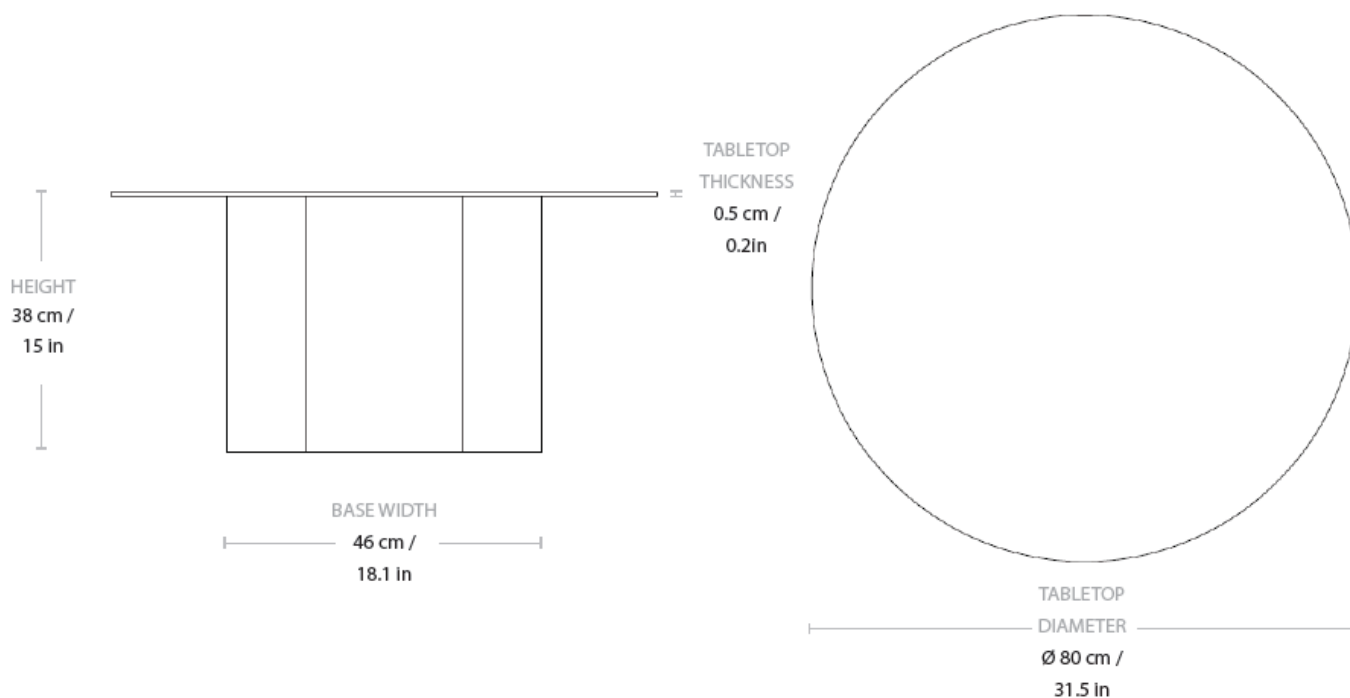

## Dimensions

TABLETOP DIAMETER	80 cm / 31.5 in
BASE WIDTH	46 cm / 18.1 in
HEIGHT	38 cm / 15 in
TABLETOP THICKNESS	0.5 cm / 0.2 in

---

## Weight

TOTAL WEIGHT	34.8 kg / 76.7 lbs
BASE WEIGHT	14.3 kg / 31.5 lbs
TABLETOP WEIGHT	20.5 kg / 45.2 lbs

---

## Packaging

NUMBER OF PARCELS	2
PARCEL 1	
PACKAGING LENGTH	50.4 cm / 19.8 in
PACKAGING WIDTH	41 cm / 16.1 in
PACKAGING HEIGHT	40.5 cm / 15.9 in
PACKAGING WEIGHT	1.7 kg / 3.7 lbs
PARCEL 2	
PACKAGING LENGTH	95 cm / 37.4 in
PACKAGING WIDTH	95 cm / 37.4 in
PACKAGING HEIGHT	6 cm / 2.4 in
PACKAGING WEIGHT	7.8 kg / 17.2 lbs
GROSS WEIGHT	44.3 kg / 97.7 lbs