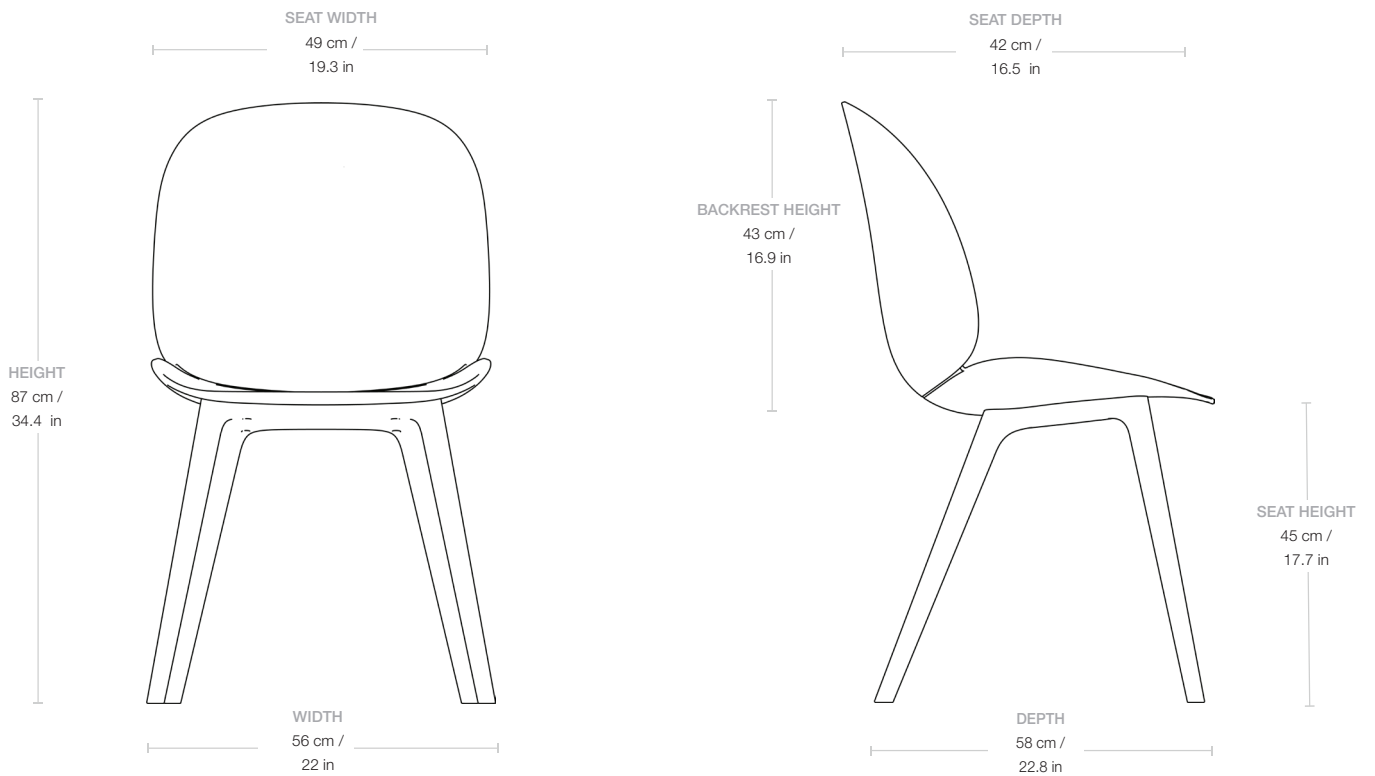

## Beetle Dining Chair - Un-Upholstered - Plastic Base - Monochrome

Designed by GamFratesi - 2013

---

---

**ITEM NUMBER**

30085

**DESCRIPTION**

Now available in a Full Plastic edition, the Beetle Dining Chair has an authentic look that adds warmth to any interior. With an eye for details, GamFratesi has found the perfect shape where every line and curve has been designed to give the perfect balance to the chair.

### Materials & Finishes

**BASE FINISH**

Black, Alabaster White, New Beige

**SHELL COLOR**

Black, Alabaster White, New Beige

**MATERIALS**

PP

---

**Dimensions**

|                        |                 |
|------------------------|-----------------|
| <b>WIDTH</b>           | 56 cm / 22 in   |
| <b>DEPTH</b>           | 58 cm / 22.8 in |
| <b>HEIGHT</b>          | 87 cm / 34.3 in |
| <b>SEAT WIDTH</b>      | 49 cm / 19.3 in |
| <b>SEAT DEPTH</b>      | 42 cm / 16.5 in |
| <b>SEAT HEIGHT</b>     | 45 cm / 17.7 in |
| <b>BACKREST HEIGHT</b> | 43 cm / 16.9 in |

---

**Weight**

|                     |                   |
|---------------------|-------------------|
| <b>TOTAL WEIGHT</b> | 6.2 kg / 13.7 lbs |
| <b>LEGS WEIGHT</b>  | 2.6 kg / 5.7 lbs  |
| <b>SHELL WEIGHT</b> | 3.6 kg / 8 lbs    |