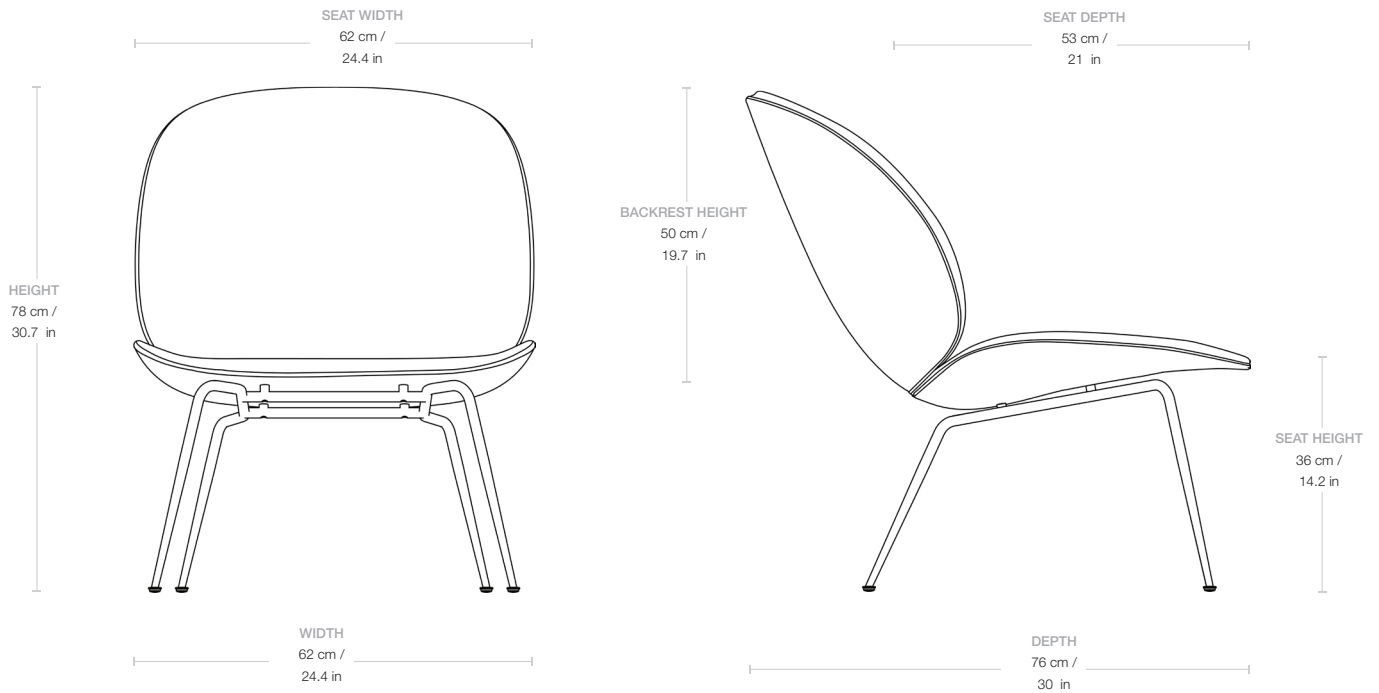


Beetle Lounge Chair - Fully Upholstered - Conic Base

Designed by GamFratesi - 2013

ITEM NUMBER

10271

DESCRIPTION

The Beetle Lounge Chair is with its comfortable design and generously proportioned silhouette, the perfect lounge chair for relaxation at any contemporary home. The Beetle Lounge Chair carries strong references to GamFratesi's inspirational source; the four-legged insect, the beetle. The design of the Beetle Lounge Chair reinterprets the characteristic elements of the beetles' sections: shape, shells, sutures, rigid outside and soft inside.

Materials & Finishes

BASE FINISH

Antique Brass, Black Matt, Black Chrome, Chrome, Brass

MATERIALS

Steel, CMHR foam, polyester wadding, fabric or leather upholstery

Dimensions

WIDTH	62 cm / 24.4 in
DEPTH	76 cm / 30 in
HEIGHT	78 cm / 30.7 in
SEAT WIDTH	62 cm / 24.4 in
SEAT DEPTH	53 cm / 21 in
SEAT HEIGHT	36 cm / 14.2 in
BACKREST HEIGHT	50 cm / 19.7 in

Weight

TOTAL WEIGHT	16.7 kg / 37 lbs
LEGS WEIGHT	2.2 kg / 5 lbs
SHELL WEIGHT	14.5 kg / 32

Upholstery Consumption

FABRIC

X 140 CM FABRIC WIDTH / X 55 IN FABRIC WIDTH

FULLY UPHOLSTERED, SAME PIPING	197 cm / 77.5 in
FULLY UPHOLSTERED, DIFFERENT PIPING	180 cm / 71 in
PIPING	21 cm / 8.3 in
FRONT UPHOLSTERY	155 cm / 61 in
BACK UPHOLSTERY	84 cm / 33 in

LEATHER

FULLY UPHOLSTERED, SAME PIPING	4.53 m ² / 48.8 ft ²
FULLY UPHOLSTERED, DIFFERENT PIPING	4.12 m ² / 44.3ft ²
PIPING	0.41 m ² / 4.4 ft ²

Packaging

NUMBER OF PARCELS	1
PACKAGING LENGTH	67 cm / 23.4 in
PACKAGING WIDTH	84 cm / 33 in
PACKAGING HEIGHT	79 cm / 31 in
PACKAGING WEIGHT	2.3 kg / 5 lbs
GROSS WEIGHT	19 kg / 42 lbs