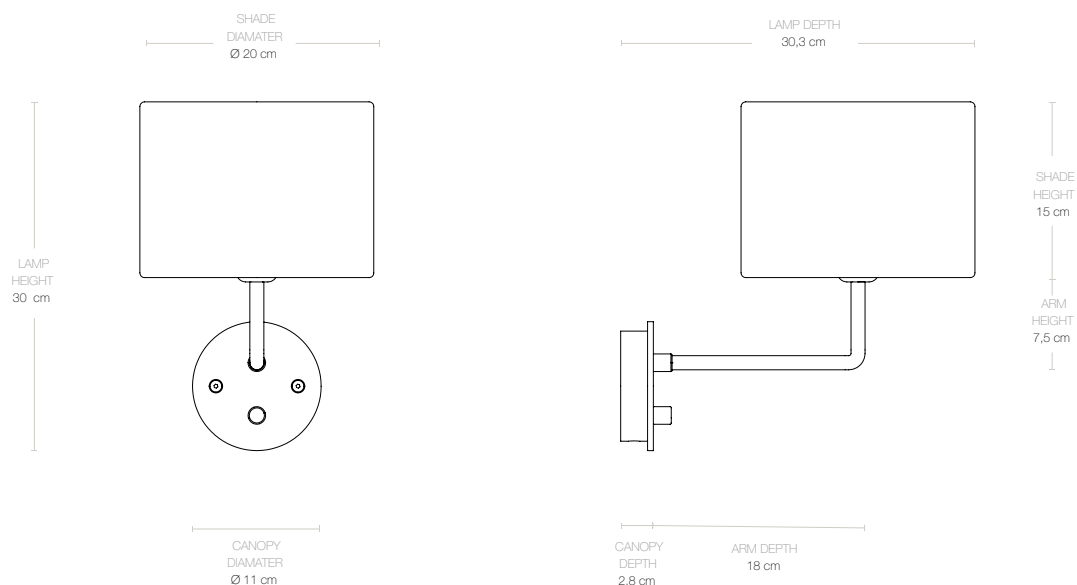

Gravity Wall Lamp - Small, EU

Designed by Space Copenhagen - 2019

ITEM NUMBER

Gravity Wall Lamp - Small (Shade: Canvas) 10035486
Gravity Wall Lamp - Small (Shade: White) 10035487

DESCRIPTION

The Gravity Collection designed by Space Copenhagen, consisting of two table lamps, a floor lamp, two pendants and now also two wall lamps is aesthetically contrasting strength and fragility. Taking its name from the lamp's distinctive balance between the anchoring of the heavy, cylindrical base and the lightweight, airy shade, it beautifully merges into a sculptural whole. Blending understated elegance, clean functionality and effortless in its own succinct and simple way, the Gravity Lamp gives an ambient and subtle light display and creates different moods and expressions depending on the choice of size and combination of materiality.

Materials & Finishes

SHADE

Canvas, White

BASE

Dark Antique Brass

CORD SHAPE	Round
CORD COLOUR	Black Textile
MATERIALS	Antique Brass, Textile

Dimensions

LAMP WIDTH	20 cm
LAMP HEIGHT	30 cm
LAMP DEPTH	30,3 cm
SHADE DIAMETER	Ø20 cm
SHADE HEIGHT	15 cm
CANOPY DIAMETER	Ø11 cm
CANOPY DEPTH	2,8 cm
ARM DEPTH	18 cm
ARM HEIGHT	7,5 cm
CORD LENGTH	180 cm

Weight

TOTAL WEIGHT	0,9 kg
--------------	--------

Packaging

NUMBER OF PARCELS	1
PACKAGING LENGTH	26,5 cm
PACKAGING WIDTH	25 cm
PACKAGING HEIGHT	14 cm
PACKAGING WEIGHT	0,24 Kg
GROSS WEIGHT	1,14 Kg

Electrical Specifications

Product Documents

ASSEMBLY INSTRUCTIONS

69-20-011-02_Gravity_Wall_Lamp_Small_AssemblyInstructions