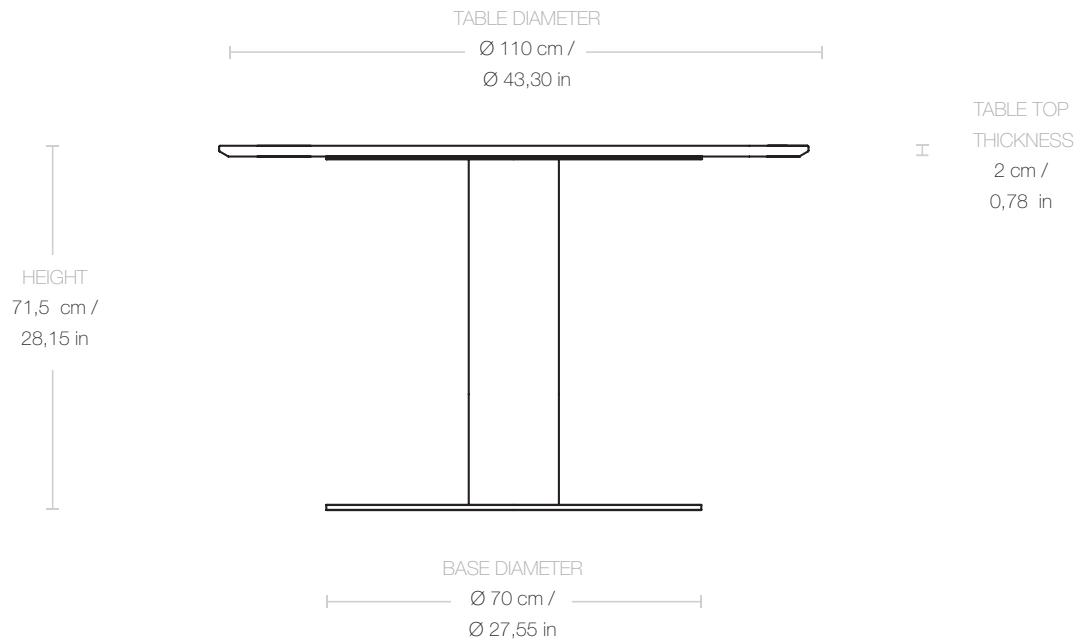


GUBI 2.0 Dining Table - Round, Ø110 - Marble top

Designed by GUBI - 2014

ITEM NUMBER

10752

DESCRIPTION

The GUBI 2.0 Table by GUBI is made of the finest materials contributing to its unique and exclusive identity. With its circular or elliptical shape, the table celebrates the authentic way of bringing people together and enables an intimate interaction whether it is for dinners, meetings or relaxed socialisation. For the GUBI 2.0 Table, the GUBI Design Team has proceeded from the circle's characteristics and the idea of where circle meets circle. It is constructed with either one or two circular bases standing on a circular plate and finishes with a rounded table top. With its clean lines and simple details, yet sturdy and exclusive materials, this table collection brings forward fresh and different opportunities for use and styling in combination with the entire GUBI collection of modern contemporary classics.

TABLE DIAMETER	Ø 110 cm / Ø 43,30 in
HEIGHT	71,5 cm / 28,15 in
TABLE TOP THICKNESS	2 cm / 0,78 in
BASE DIAMETER	Ø 70 cm / Ø 27,55 in

Weight

TOTAL WEIGHT	104,02 / 229,32 lbs
TABLE TOP WEIGHT	52 kg / 114,64 lbs
COLUMN WEIGHT	7 kg / 15,43 lbs
BASE PLATE WEIGHT	30,02 kg / 66,18 lbs
TABLE TOP SUPORT WEIGHT	15 kg / 33,06 lbs

NUMBER OF PARCELS	4
PARCEL 1 (TABLE TOP)	
PACKAGING LENGTH	120 cm / 42,24 in
PACKAGING WIDTH	120 cm / 42,24 in
PACKAGING HEIGHT	7 cm / 2,75 in
PACKAGING WEIGHT	37 kg / 81,57 lbs
GROSS WEIGHT	89 kg / 196,21 lbs

PARCEL 4 (TABLE TOP SUPPORT)	
PACKAGING LENGTH	72 cm / 28,34 in
PACKAGING WIDTH	72 cm / 28,34 in
PACKAGING HEIGHT	15 cm / 5,90 in
PACKAGING WEIGHT	1 kg / 2,20 lbs
GROSS WEIGHT	16 kg / 35,27 lbs

Test & Certifications