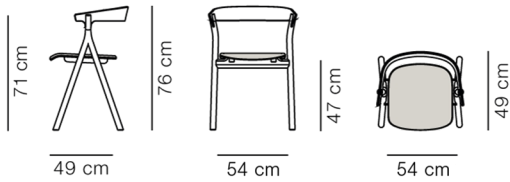

WOOD

UPHOLSTERY

Oak black lacquered

Leather Vice 11, Black

Oak lacquer

Leather Vice 11, Black

DIMENSIONS

Weight: 5,3 kg

PACKAGING INFORMATION

L: 54 cm, W: 59 cm, H: 82 cm,

Cbm: 0,26m³

7,8 kg

CARE & MAINTENANCE

Our Care & Maintenance offers guidance for best maintenance of our furniture. It includes advice and instructions on cleaning and caring for specific materials to ensure a long life of your furniture. Find your product on our product site and navigate to the Product Care menu: