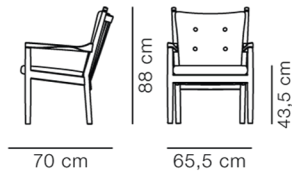

Capture 5201

Oak soap, FSC Mix 70%

Natural Linen 0003

Oak soap, FSC Mix 70%

Leather Max 95, Cognac

Oak soap, FSC Mix 70%

DIMENSIONS

Weight: 10 kg

PACKAGING INFORMATION

L: 70 cm, W: 70 cm, H: 92 cm,

Cbm: 0,45m³

15 kg

CARE & MAINTENANCE

Our Care & Maintenance offers guidance for best maintenance of our furniture. It includes advice and instructions on cleaning and caring for specific materials to ensure a long life of your furniture. Find your product on our product site and navigate to the Product Care menu: