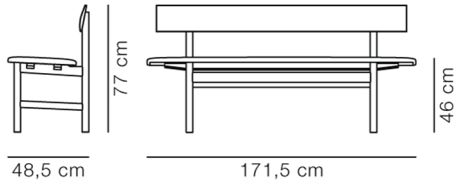

DIMENSIONS

Weight: 21 kg

PACKAGING INFORMATION

L: 175 cm, W: 59 cm, H: 79 cm,

Cbm: 0,82m³

23 kg

CARE & MAINTENANCE

Our Care & Maintenance offers guidance for best maintenance of our furniture. It includes advice and instructions on cleaning and caring for specific materials to ensure a long life of your furniture. Find your product on our product site and navigate to the Product Care menu:

[Link to Cleaning & Maintenance](#)

SUSTAINABILITY

Fredericia's furniture is intended to be passed on from generation to generation. The core values of good design are rooted in the sense of responsibility and use of natural materials, ethical methods of production and respect for the people using our furniture every day.

Transparency, sustainability, and circularity are essential, and with a growing number of certifications and ambitious initiatives, Fredericia takes pride in continuously improving its performance while facilitating sustainable customer choices. Download our Sustainability report, Fredericia for People & Planet, here:

[Fredericia for People & Planet](#)

WARRANTY

Fredericia Furniture A/S offers a 7-year guarantee against manufacturing defects in standard products (materials and construction). The warranty does not cover wear and damage to covers, surface treatment, inappropriate use and the like.

For further information regarding our guarantee, please visit [Fredericia.com](#).

DOWNLOADS

Download images, architect files at our partner portal on [www.fredericia.com](#)