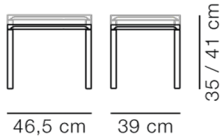

MODEL

6705 - 46.5x39 cm

MATERIALS

Legs and table top in solid hardwood. Legs mounted to table top with metal thread. Knock-down, delivered unassembled. Assembled without the use of screws and tools. Available in two heights, please specify 35 cm or 41 cm.

COUNTRY OF ORIGIN

DK

TEST & CERTIFICATES

FSC® certified

ESSENTIAL ASSORTMENT

WOOD	HEIGHT
Oak light oil, FSC Mix 70%	41 cm
Smoked oak, oiled, FSC Mix 70%	41 cm
Oak black lacquered, FSC Mix 70%	41 cm

DIMENSIONS

Weight: 2,8 kg

PACKAGING INFORMATION

L: 56 cm, W: 46 cm, H: 10 cm,

Cbm: 0,03m³

4,7 kg

CARE & MAINTENANCE

Our Care & Maintenance offers guidance for best maintenance of our furniture. It includes advice and instructions on cleaning and caring for specific materials to ensure a long life of your furniture. Find your product on our product site and navigate to the Product Care menu: