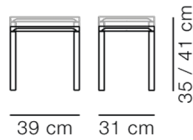

### MATERIALS

Legs and table top in solid hardwood. Legs mounted to table top with metal thread. Knock-down, delivered unassembled. Assembled without the use of screws and tools. Available in two heights, please specify 35 cm or 41 cm.

### ESSENTIAL ASSORTMENT

WOOD	HEIGHT
Oak light oil, FSC Mix 70%	35 cm
Smoked oak, oiled, FSC Mix 70%	35 cm
Oak black lacquered, FSC Mix 70%	35 cm

## DIMENSIONS

Weight: 2,3 kg

## PACKAGING INFORMATION

L: 47 cm, W: 38 cm, H: 10 cm,

Cbm: 0,02m<sup>3</sup>

3,3 kg