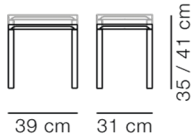

MODEL

6700 - 39x31 cm

MATERIALS

Legs and table top in solid hardwood. Legs mounted to table top with metal thread. Knock-down, delivered unassembled. Assembled without the use of screws and tools. Available in two heights, please specify 35 cm or 41 cm.

COUNTRY OF ORIGIN

DK

TEST & CERTIFICATES

FSC® certified

ESSENTIAL ASSORTMENT

WOOD	HEIGHT
Oak light oil, FSC Mix 70%	35 cm
Smoked oak, oiled, FSC Mix 70%	35 cm
Oak black lacquered, FSC Mix 70%	35 cm

DIMENSIONS

Weight: 2,3 kg

PACKAGING INFORMATION

L: 47 cm, W: 38 cm, H: 10 cm,

Cbm: 0,02m³

3,3 kg

CARE & MAINTENANCE

Our Care & Maintenance offers guidance for best maintenance of our furniture. It includes advice and instructions on cleaning and caring for specific materials to ensure a long life of your furniture. Find your product on our product site and navigate to the Product Care menu: