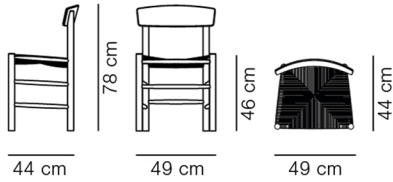

DIMENSIONS

Weight: 4,5 kg

PACKAGING INFORMATION

L: 53 cm, W: 55 cm, H: 101 cm,

Cbm: 0,14m³ (2 Pcs.)

6 kg

CARE & MAINTENANCE

Our Care & Maintenance offers guidance for best maintenance of our furniture. It includes advice and instructions on cleaning and caring for specific materials to ensure a long life of your furniture. Find your product on our product site and navigate to the Product Care menu: