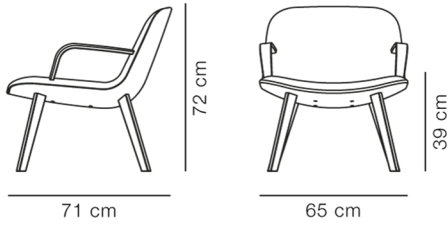

Oak black lacquered

Re-Wool 128

Oak lacquer

Gentle 873

Oak lacquer

DIMENSIONS

Weight: 17 kg

PACKAGING INFORMATION

L: 77 cm, W: 76 cm, H: 80 cm,

Cbm: 0,5m³

20 kg

CARE & MAINTENANCE

Our Care & Maintenance offers guidance for best maintenance of our furniture. It includes advice and instructions on cleaning and caring for specific materials to ensure a long life of your furniture. Find your product on our product site and navigate to the Product Care menu: