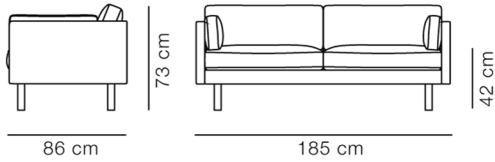

DIMENSIONS

Weight: 47 kg

PACKAGING INFORMATION

L: 217 cm, W: 95 cm, H: 64 cm,

Cbm: 1,15m³

54 kg

CARE & MAINTENANCE

Our Care & Maintenance offers guidance for best maintenance of our furniture. It includes advice and instructions on cleaning and caring for specific materials to ensure a long life of your furniture. Find your product on our product site and navigate to the Product Care menu: