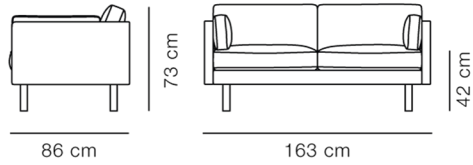

Leather Max 95, Cognac

Brushed chrome

Leather Omni 301, Black

Brushed chrome

DIMENSIONS

Weight: 42 kg

PACKAGING INFORMATION

L: 168 cm, W: 95 cm, H: 64 cm,