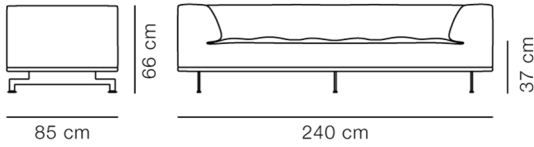

FABRIC- & LEATHER CONSUMPTION
Fabric: 6,5 m
Leather: 20 m²

ESSENTIAL ASSORTMENT

UPHOLSTERY

LEGS

Steelcut Trio, 213

Brushed aluminium

Leather Max 98, Black

Brushed aluminium

Leather Cera 905, Russet brown

Brushed aluminium

DIMENSIONS

Weight: 100 kg

PACKAGING INFORMATION

L: 245 cm, W: 95 cm, H: 64 cm,

Cbm: 1,5m³

110 kg