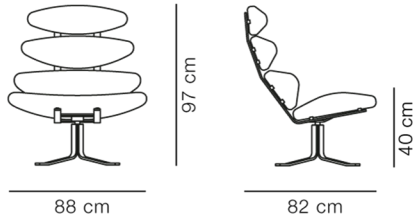

Brushed steel

Leather Omni 301, Black

Brushed steel

DIMENSIONS

Weight: 29 kg

PACKAGING INFORMATION

L: 95 cm, W: 85 cm, H: 52 cm,

Cbm: 0,56m³