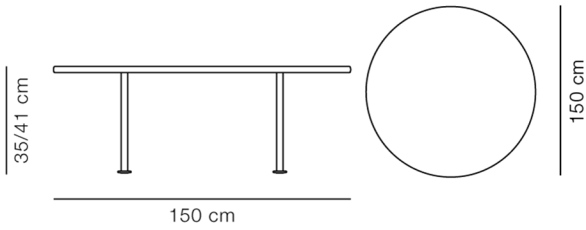

### MODEL

1025 - Ø150 cm

### MATERIALS

Table top in veneer as per original designed construction. Core of MDF. Edge in solid wood. Always mounted with plastic glides. Available in two heights, please specify height.

## DIMENSIONS

Weight: 35,6 kg

## PACKAGING INFORMATION

L: 153 / 51 cm, W: 153 / 51 cm, H: 5,5 / 6 cm,

Cbm: 0,15m<sup>3</sup>

39 kg