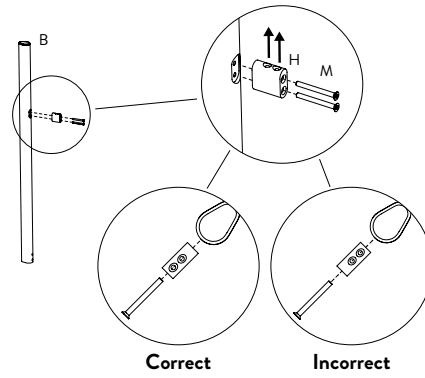

Step 5 / 7

Remove one adapter (H) from the middle of each end-crossbar (E) by screwing out the long hex screw (M).

HW61-HW64 & HW111-HW114

Recycling & Disassembly

Drip HW61-HW64 & HW111-HW114

Step 6 / 7

Remove one adapter (H) on each leg (B) by screwing out the long hex screws (M).