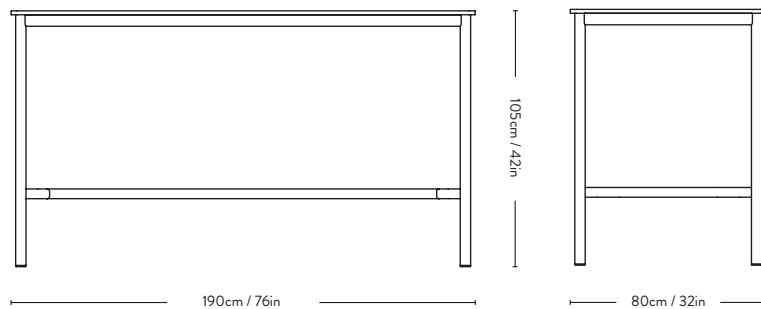

Dimensions

Related products

&Tradition®