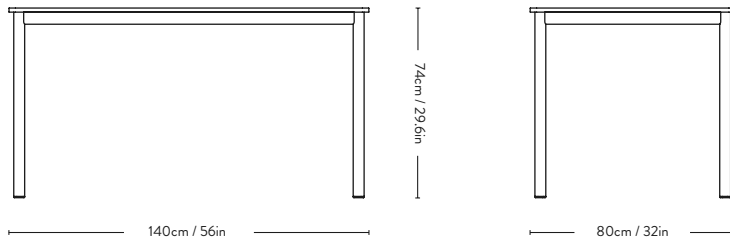

Dimensions

Related products