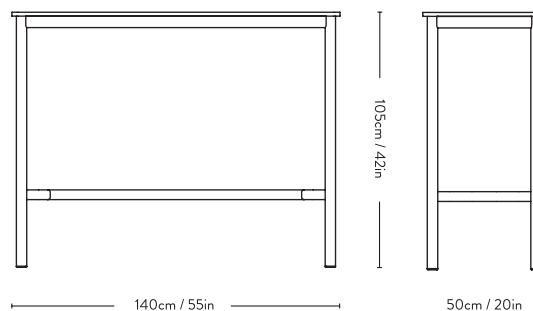

Dimensions

Related products

&Tradition®