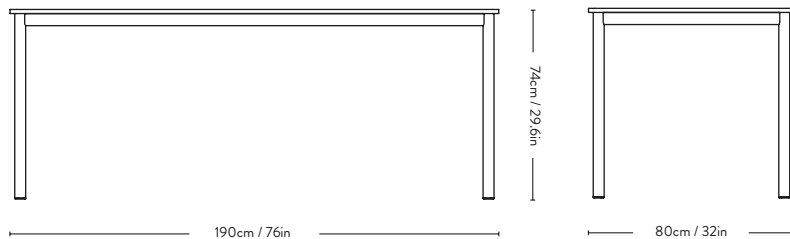

Base finishes

Black, Bronzed

Strength, Durability and Safety Testing

The table is tested for strength, durability and safety according to: - EN 16139 Level 2 - Extreme use.

Dimensions

Related products

HW58

HW60

&Tradition®

HW59

Drip^{HW59} Hee Welling 2021

Dimensions

H: 74cm/29.6in, W: 80cm/32in, D: 190cm/76in
Custom sizes are available with 6-8 weeks lead time

Package dimensions

Table top: H: 7cm/2.8in, W: 84cm/33.5in, D: 194cm/77.6in
Table frame: H: 8cm/3.2in, W: 234cm/93.6in, D: 26cm/10.4in