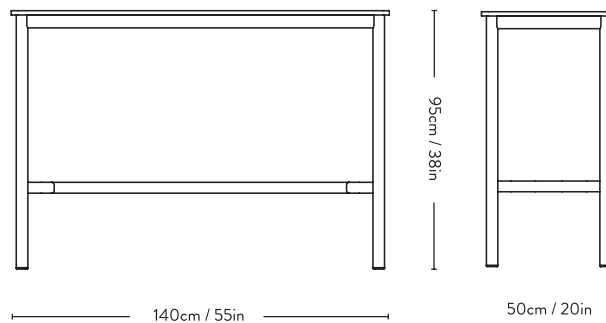

Dimensions

Related products

&Tradition®