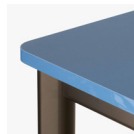

Rehau 77193