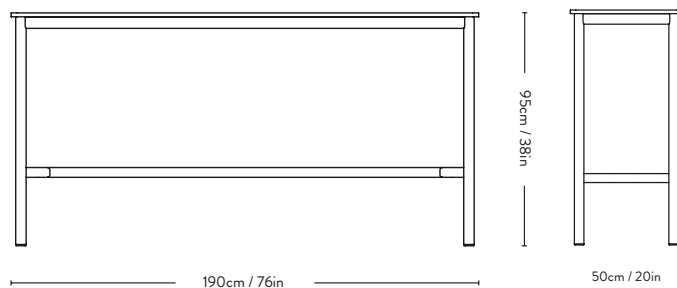

Dimensions

Related products

&Tradition®