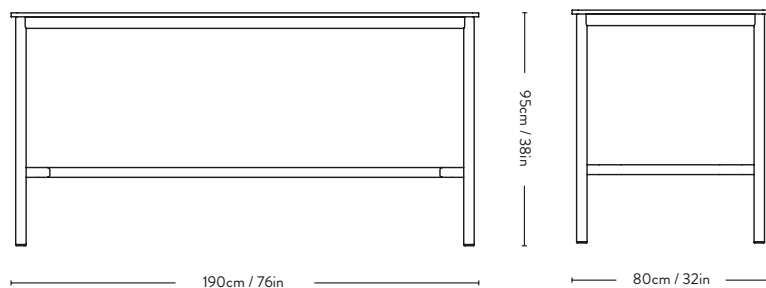

Base finishes

Black, Bronzed

Strength, Durability and Safety Testing

The table is tested for strength, durability and safety according to: - EN 16139 Level 2 - Extreme use.

Dimensions

Related products

HW58

HW59

&Tradition[®]

HW62

Drip^{HW62} Hee Welling 2021

Dimensions

H: 95cm/37.4in, W: 80cm/31.5, D: 190cm/74.8in

Package dimensions

Table top: H: 7cm/2.8in, W: 84cm/33.1in,

D: 194cm/76.4in