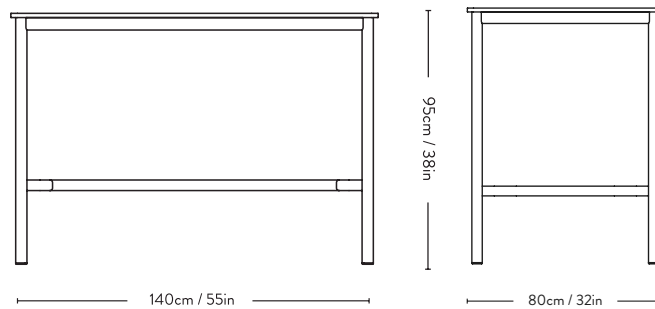

Dimensions

Related products

&Tradition®