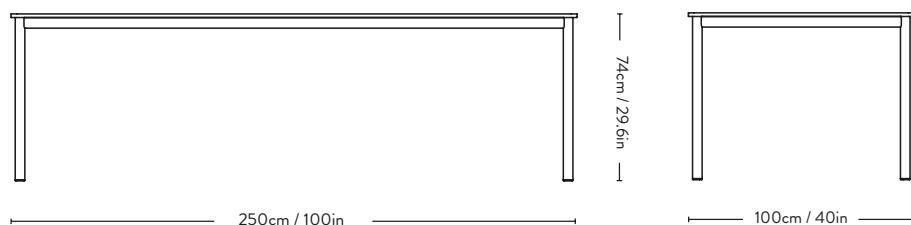

Dimensions

Related products

HW58

HW59

&Tradition®