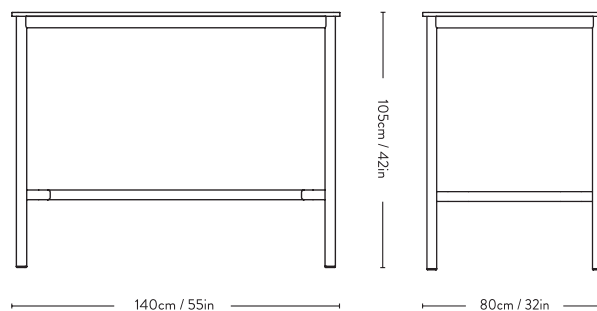

Dimensions

Related products

&Tradition®