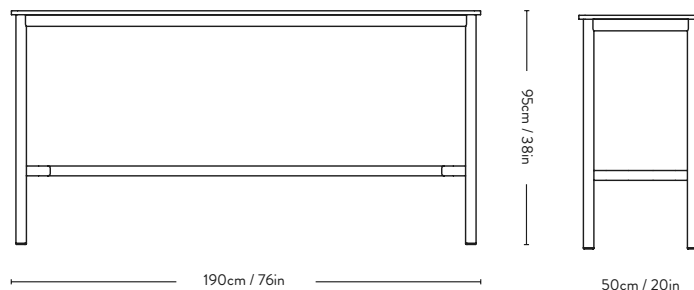

Base finishes

Black, Bronzed

Strength, Durability and Safety Testing

The table is tested for strength, durability and safety according to: - EN 16139 Level 2 - Extreme use.

Dimensions

Related products

HW58

HW60

&Tradition[®]

HW61

Drip^{HW61} Hee Welling 2021

Dimensions

H: 95cm/37.4in, W: 50cm/19.7, D:190cm/74.8in

Package dimensions

Table top: H: 7cm/2.8in, W: 54cm/21.3in,

D: 194cm/76.4in