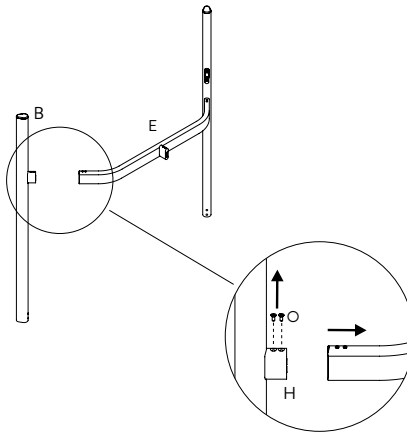

DISASSEMBLY

Step 1 / 7

Place the high table upside down on a soft surface. Remove the cover components (J) on each of the 4 corners.

Remove the screw (N) from the frame.

Step 2 / 7

Remove the leg section and from the table and the frame by removing all 8x long button screws (C)

HW61-HW64 & HW111-HW114

Recycling & Disassembly

Drip HW61-HW64 & HW111-HW114

Step 3 / 7

Remove the middle crossbar from (G) by screwing out the short hex screws (O) as show in the illustration.

Step 4 / 7

Remove the crossbar (E) from the two legs by screwing out the short hex screws (O)

Step 5 / 7

Remove one adapter (H) from the middle of each end-crossbar (E) by screwing out the long hex screw (M).

HW61-HW64 & HW111-HW114

Recycling & Disassembly

Drip HW61-HW64 & HW111-HW114

Step 6 / 7

Remove one adapter (H) on each leg (B) by screwing out the long hex screws (M).