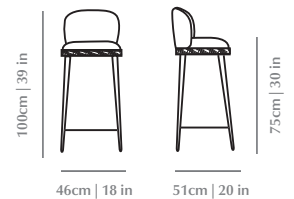

Upholstery	Fabric or Leather
Structure	Solid wood: Natural Walnut, Beech Camel, Beech Chocolate and Natural Oak
Feet	Lacquered MDF: Solid Wood: Natural Walnut, Beech Camel, Beech Chocolate and Natural Oak
Rattan	Natural Rattan
Ring	Polished or satin brass, copper or nickel
Package dimensions	600 x 700 x 1010 mm